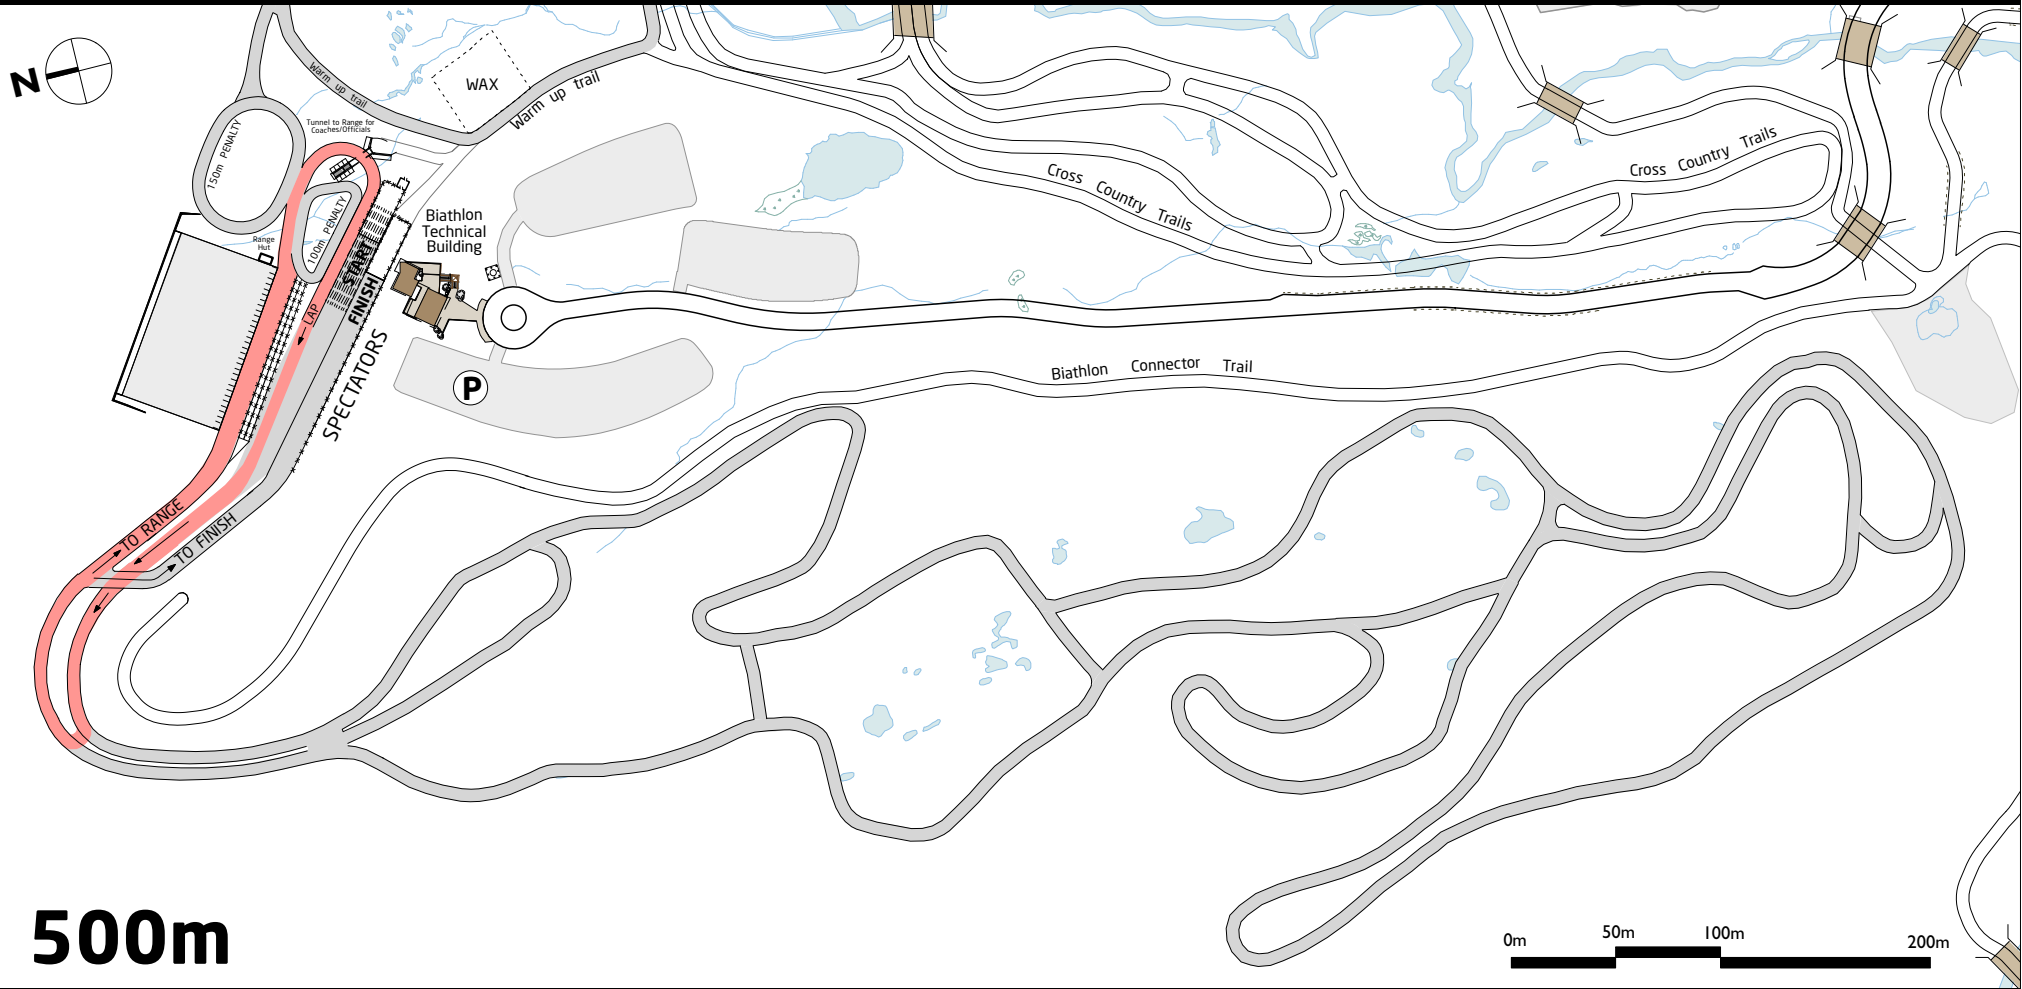

BIATHLON 500m Course

500m

TECHNICAL SPECIFICATIONS

Length : 502m

TC : 5m

HD : 5m

MC : 5m

Biathlon Canada

Biathlon BC

WHISTLER
Olympic Park

Whistler
Biathlon
Society