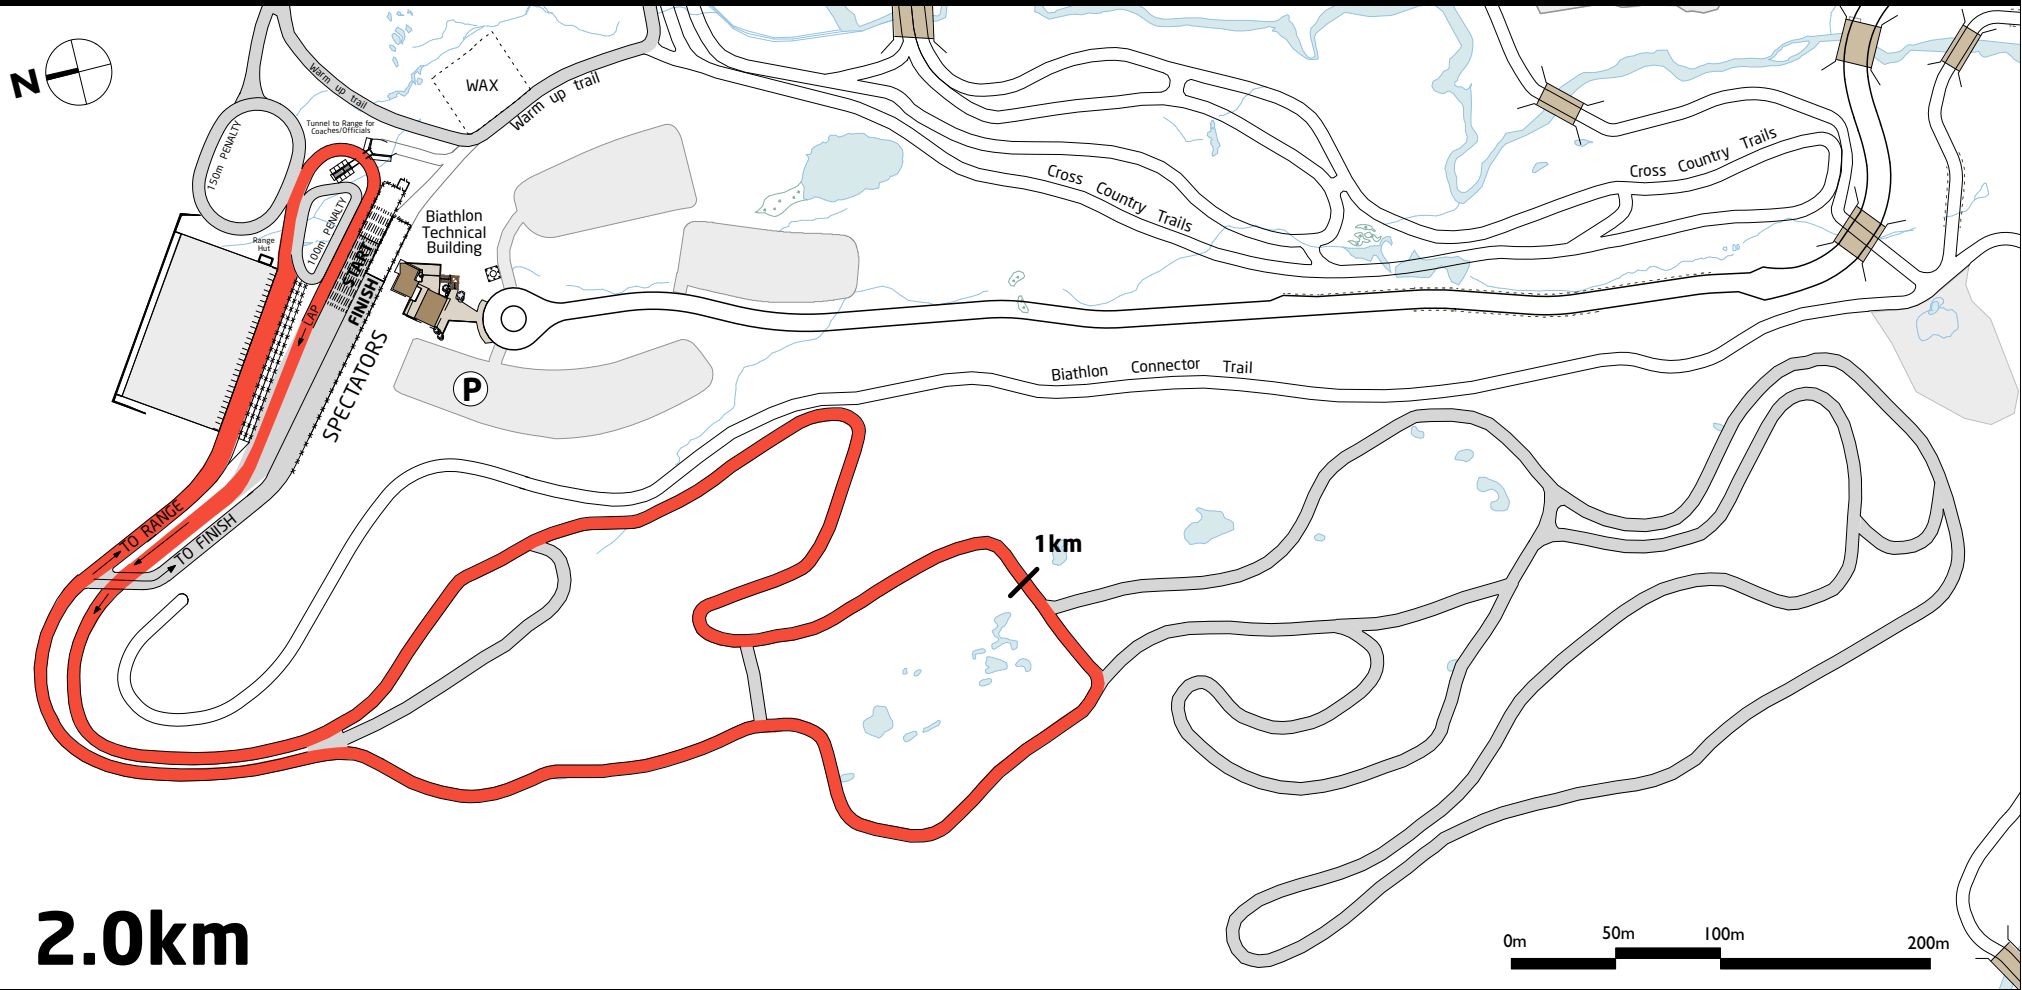

BIATHLON 2.0km Course

2.0km

TECHNICAL SPECIFICATIONS

Length : 1978m

TC : 64m

HD : 27m

MC : 25m

Biathlon Canada