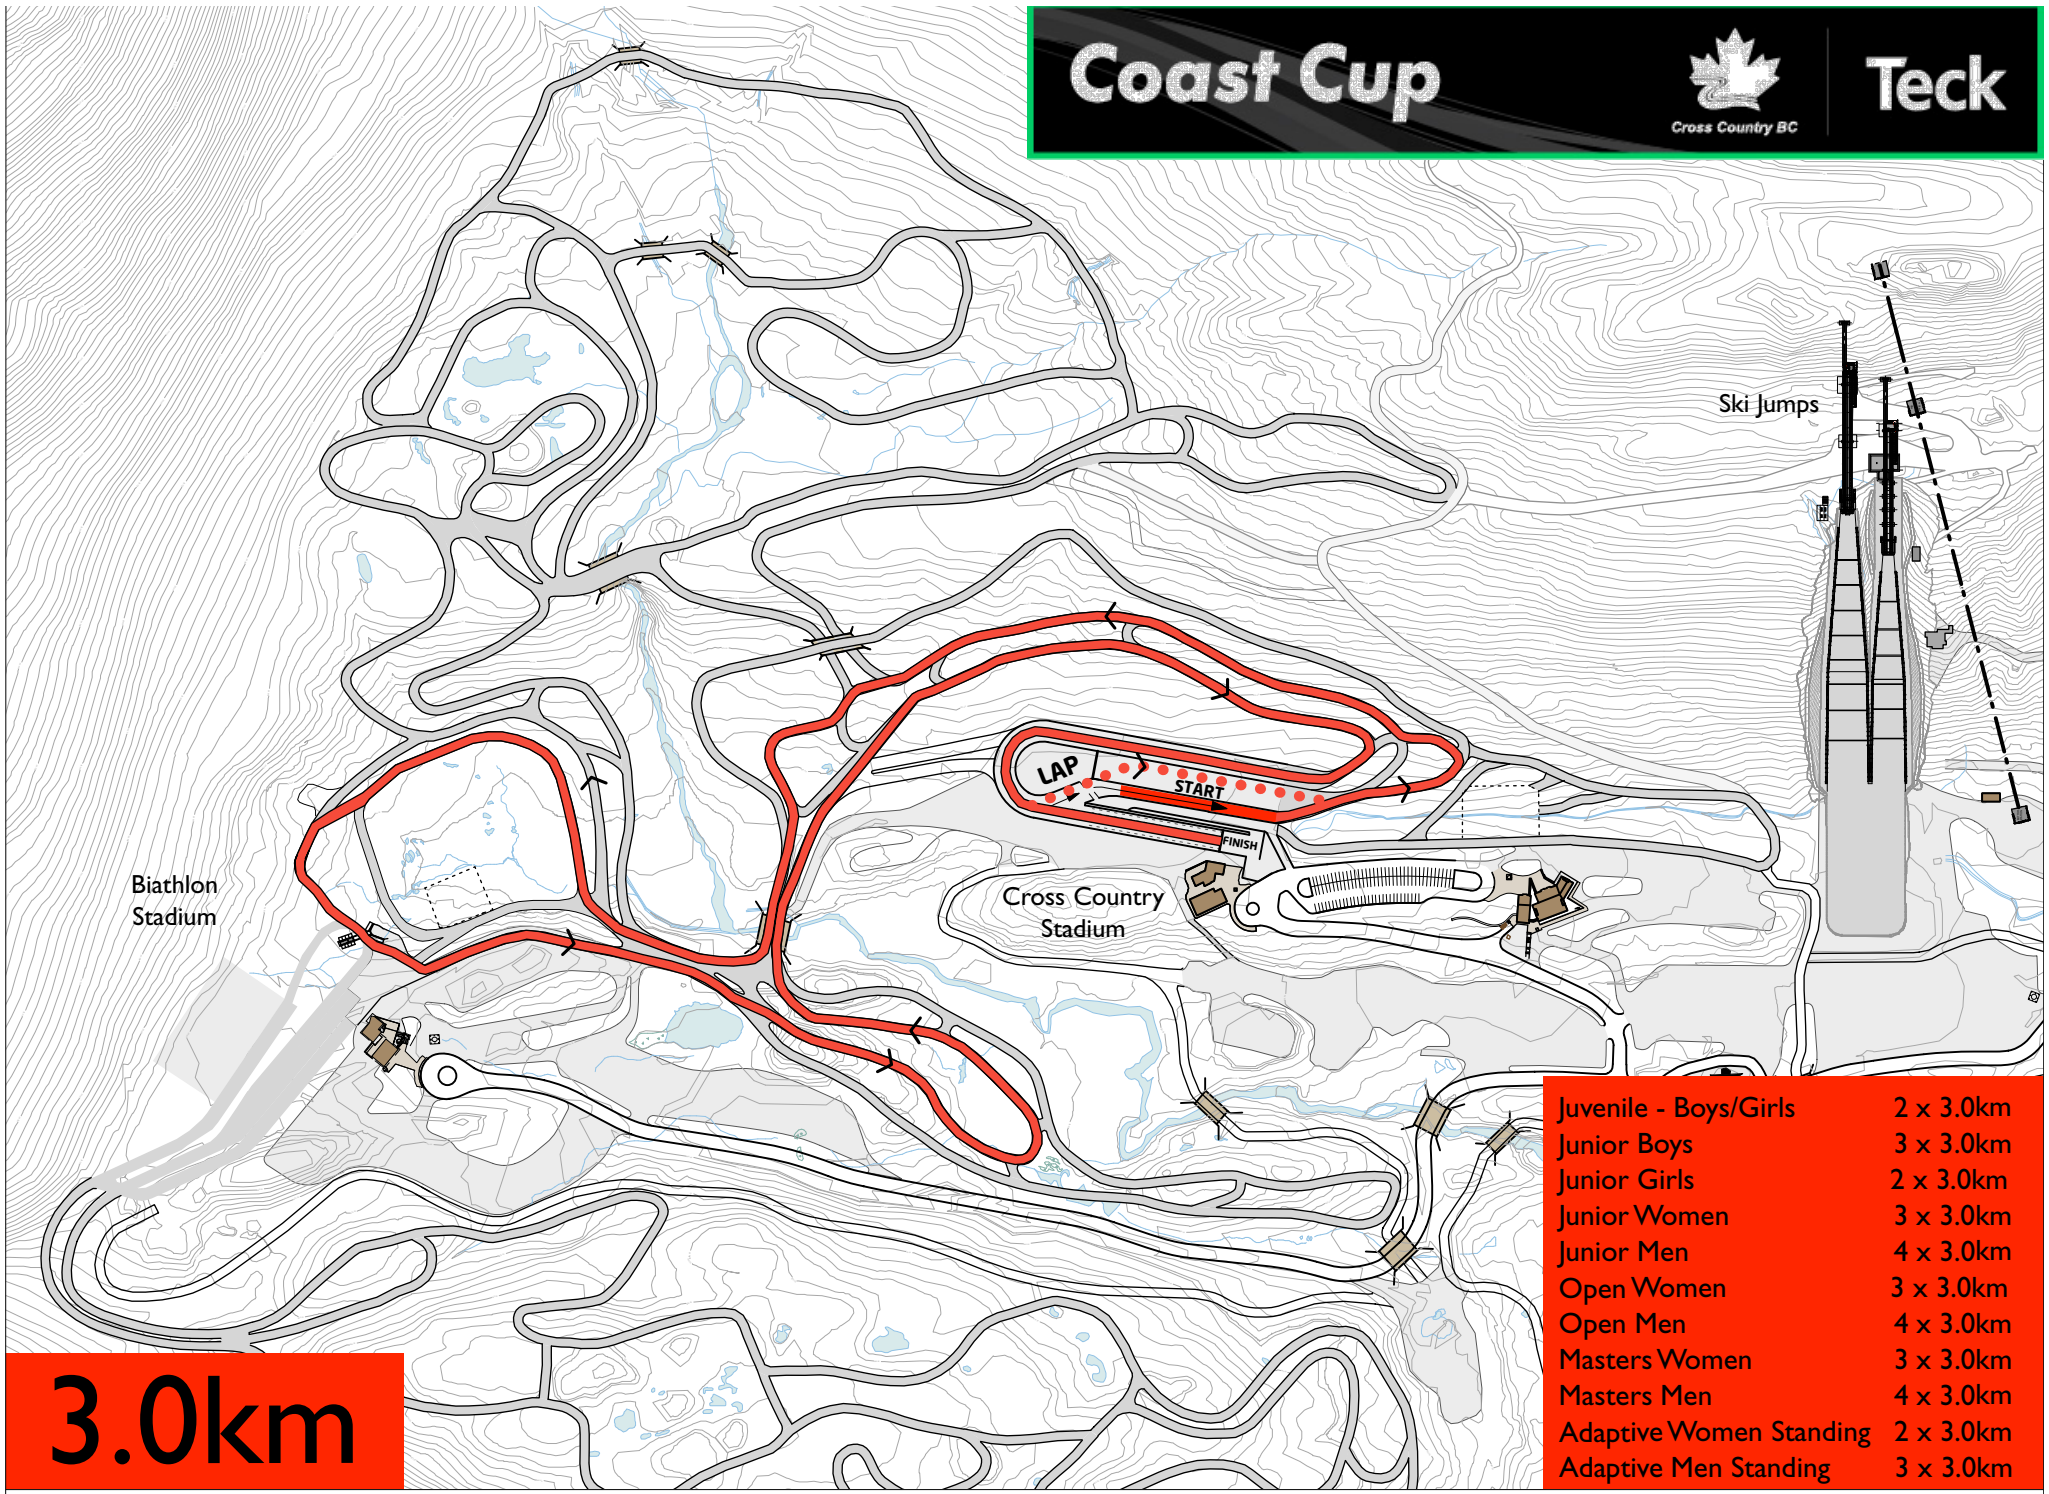

Coast Cup

Teck

Biathlon Stadium

Cross Country Stadium

Ski Jumps

LAP
START
FINISH

3.0km

Juvenile - Boys/Girls	2 x 3.0km
Junior Boys	3 x 3.0km
Junior Girls	2 x 3.0km
Junior Women	3 x 3.0km
Junior Men	4 x 3.0km
Open Women	3 x 3.0km
Open Men	4 x 3.0km
Masters Women	3 x 3.0km
Masters Men	4 x 3.0km
Adaptive Women Standing	2 x 3.0km
Adaptive Men Standing	3 x 3.0km