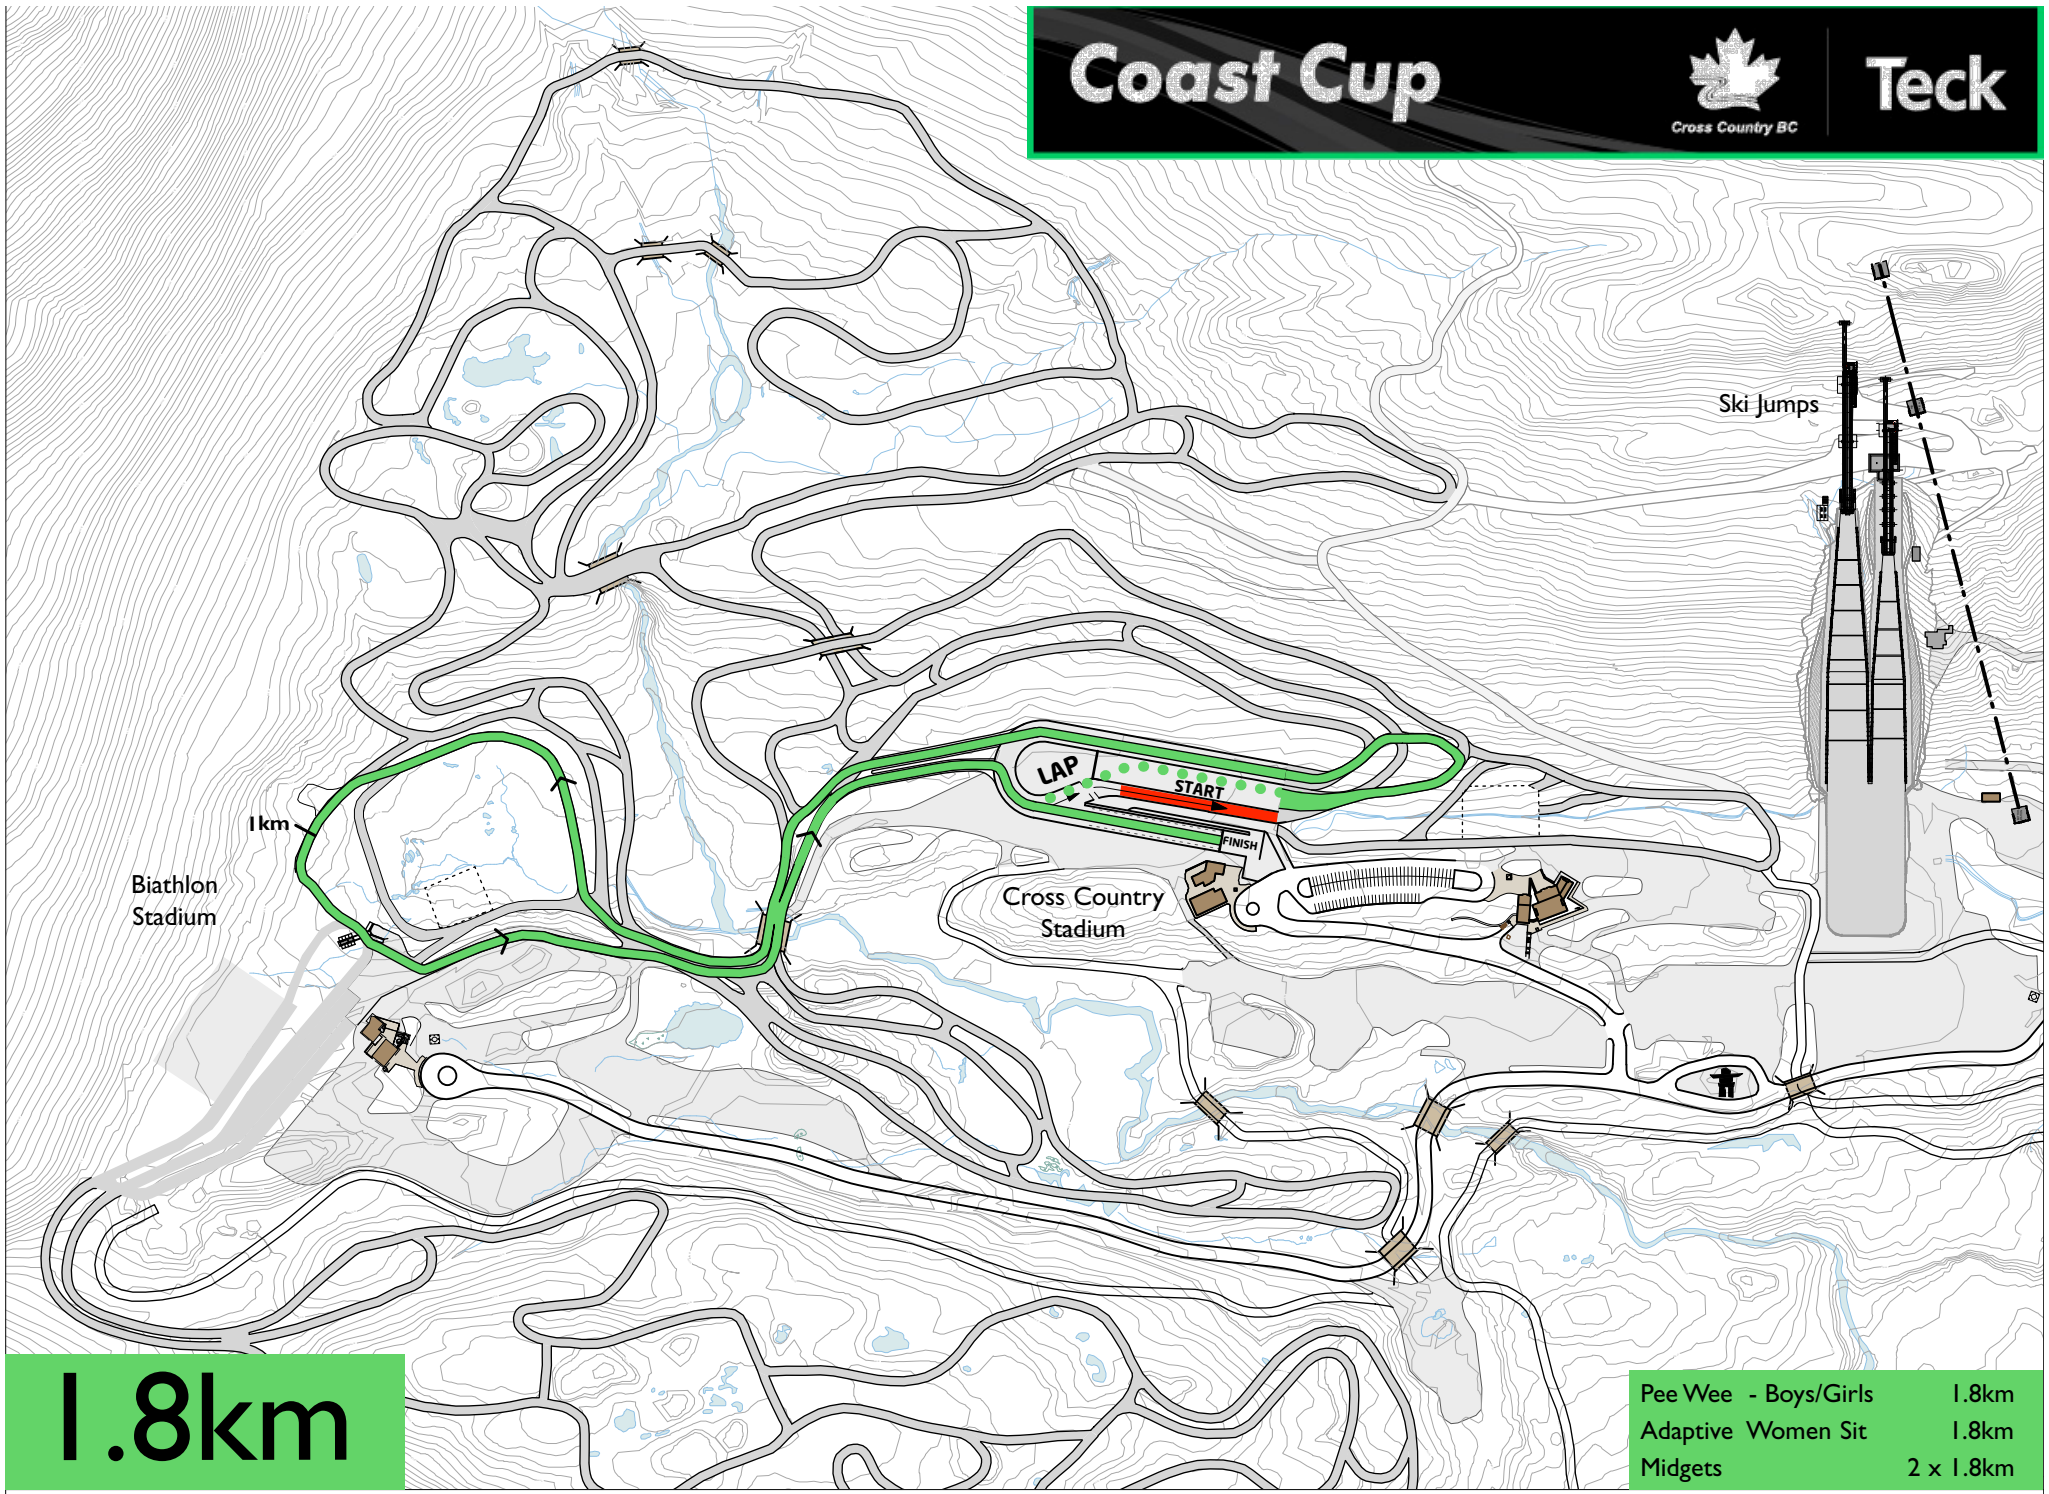

Coast Cup

Teck

Biathlon Stadium

1km

Cross Country Stadium

Ski Jumps

LAP
START
FINISH

1.8km

Pee Wee - Boys/Girls	1.8km
Adaptive Women Sit	1.8km
Midgets	2 x 1.8km